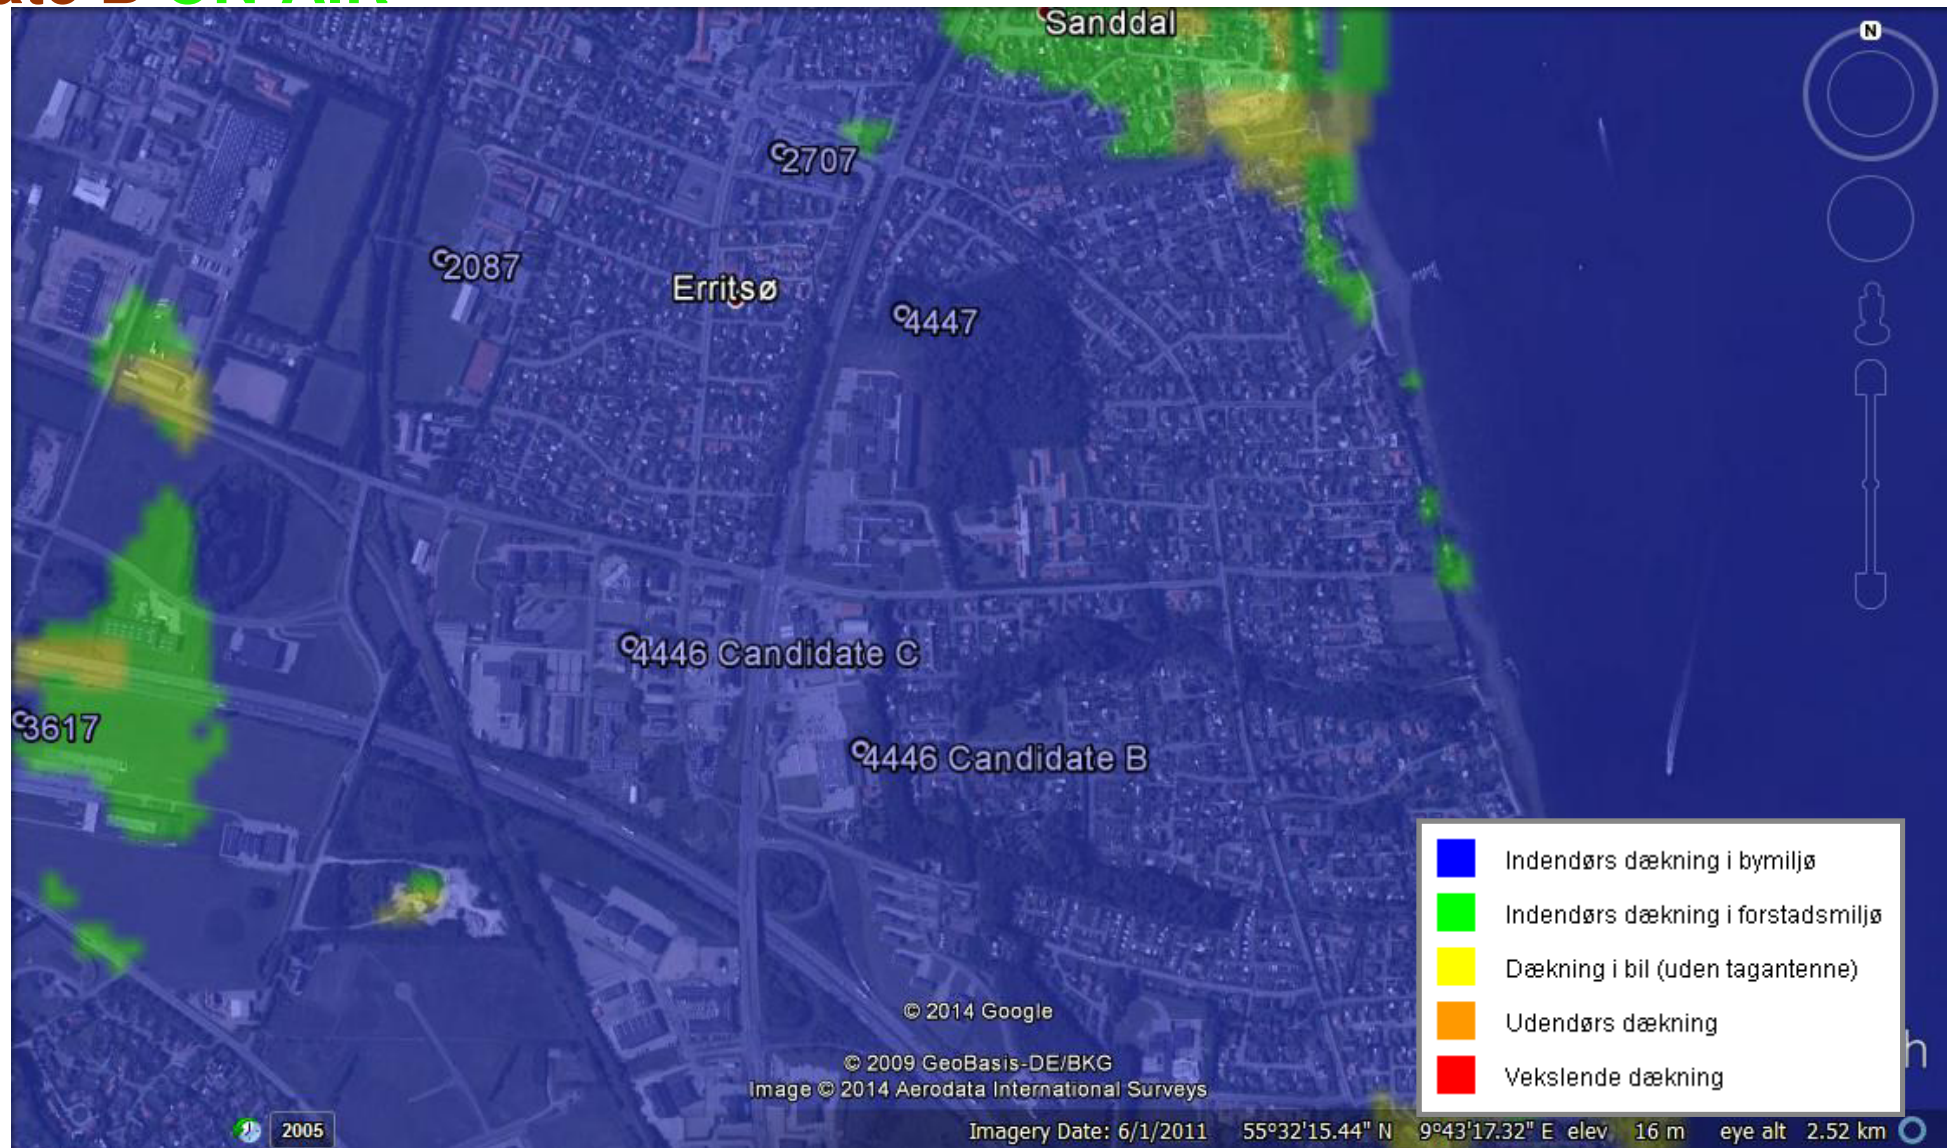

Coverage Presentation

4446 Erritsø Syd

Huawei RNP Team

17-12-2014

www.huawei.com

446 Erritsø Syd

Testing Indoor LTE Coverage by Signal Level and Erritsø Syd OFF-AIR

Existing Indoor LTE Coverage by Signal Level and Erritsø Syd Candidate B ON-AIR

Existing Indoor LTE Coverage by Signal Level and Erritsø Syd Candidate C ON-AIR