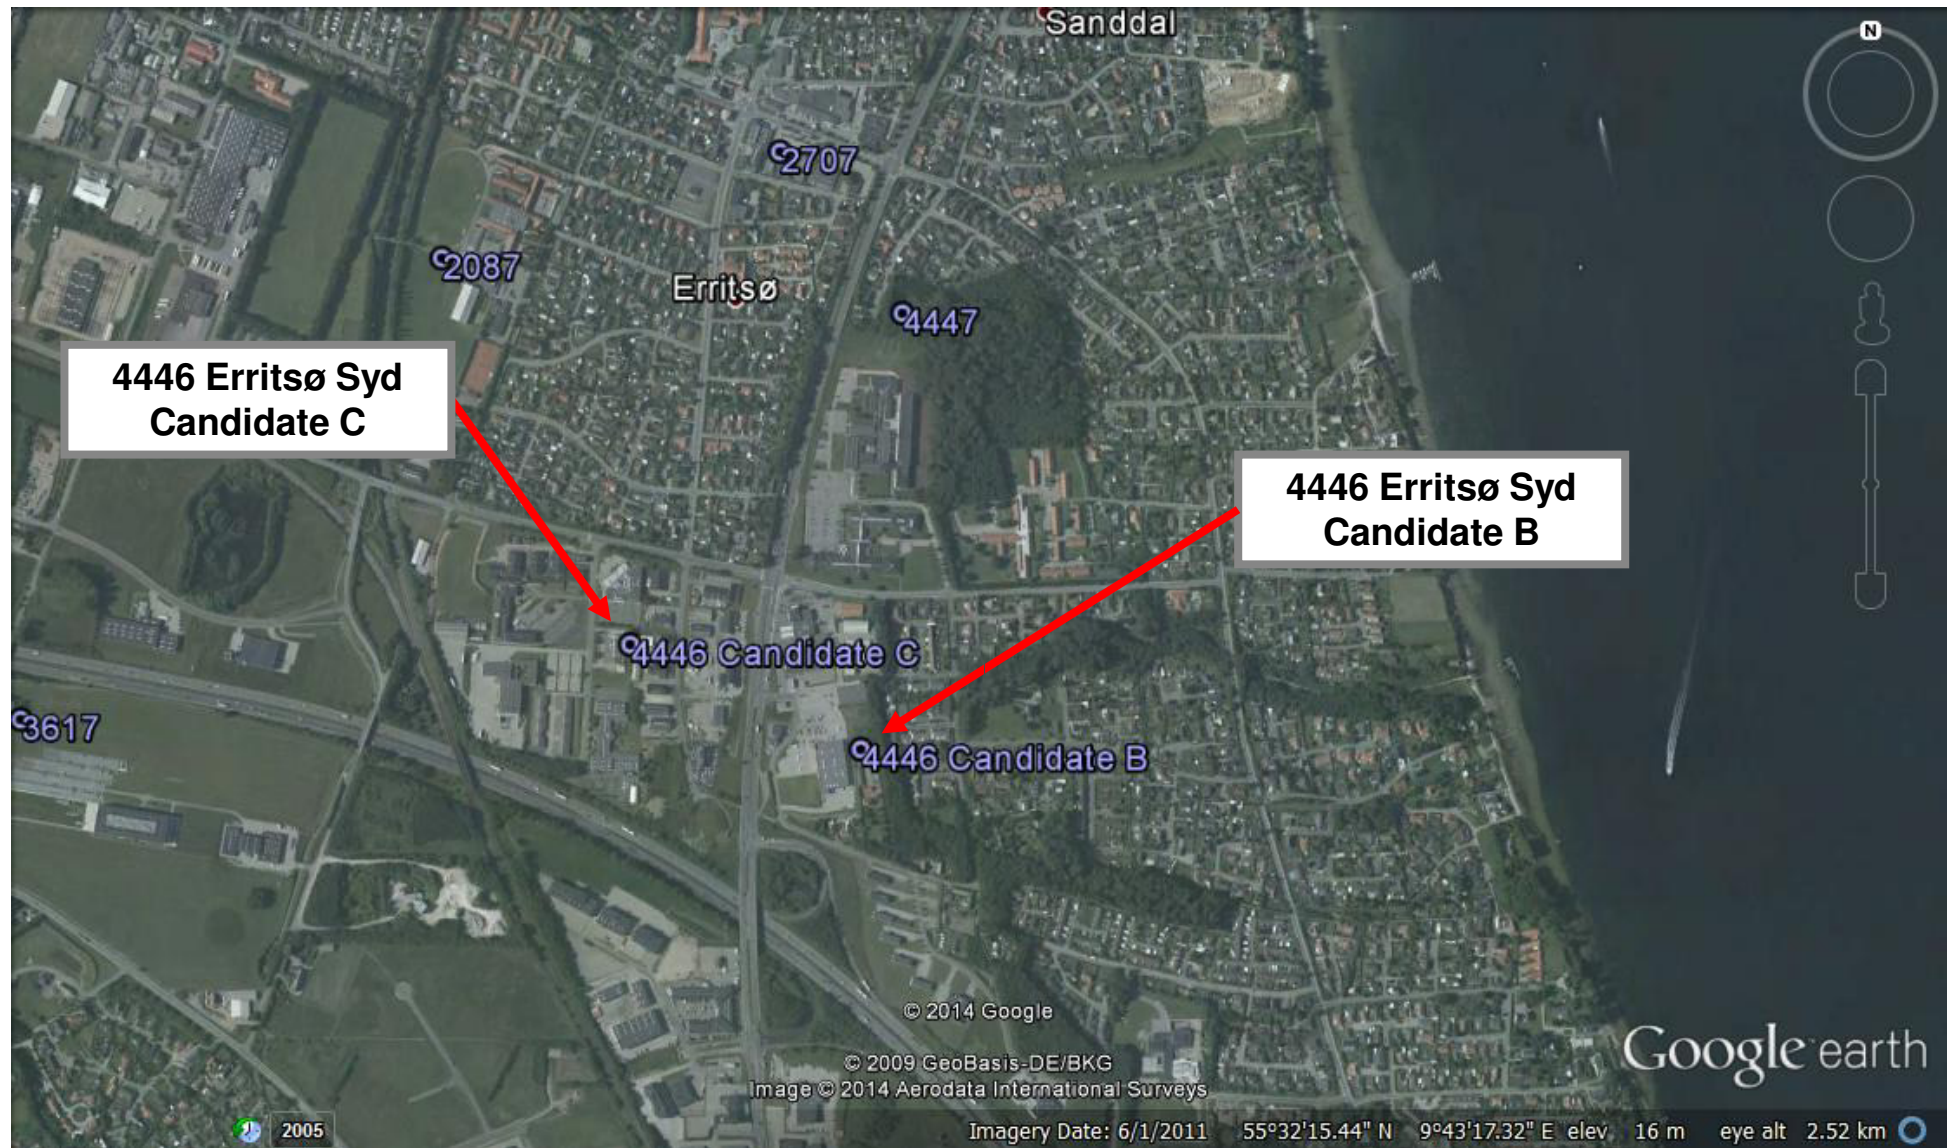

Coverage Presentation

4446 Erritsø Syd

Huawei RNP Team

17-12-2014

www.huawei.com

446 Erritsø Syd

Testing Indoor LTE Coverage by Signal Level and Erritsø Syd OFF-AIR

Existing Indoor LTE Coverage by Signal Level and Erritsø Syd Candidate B ON-AIR