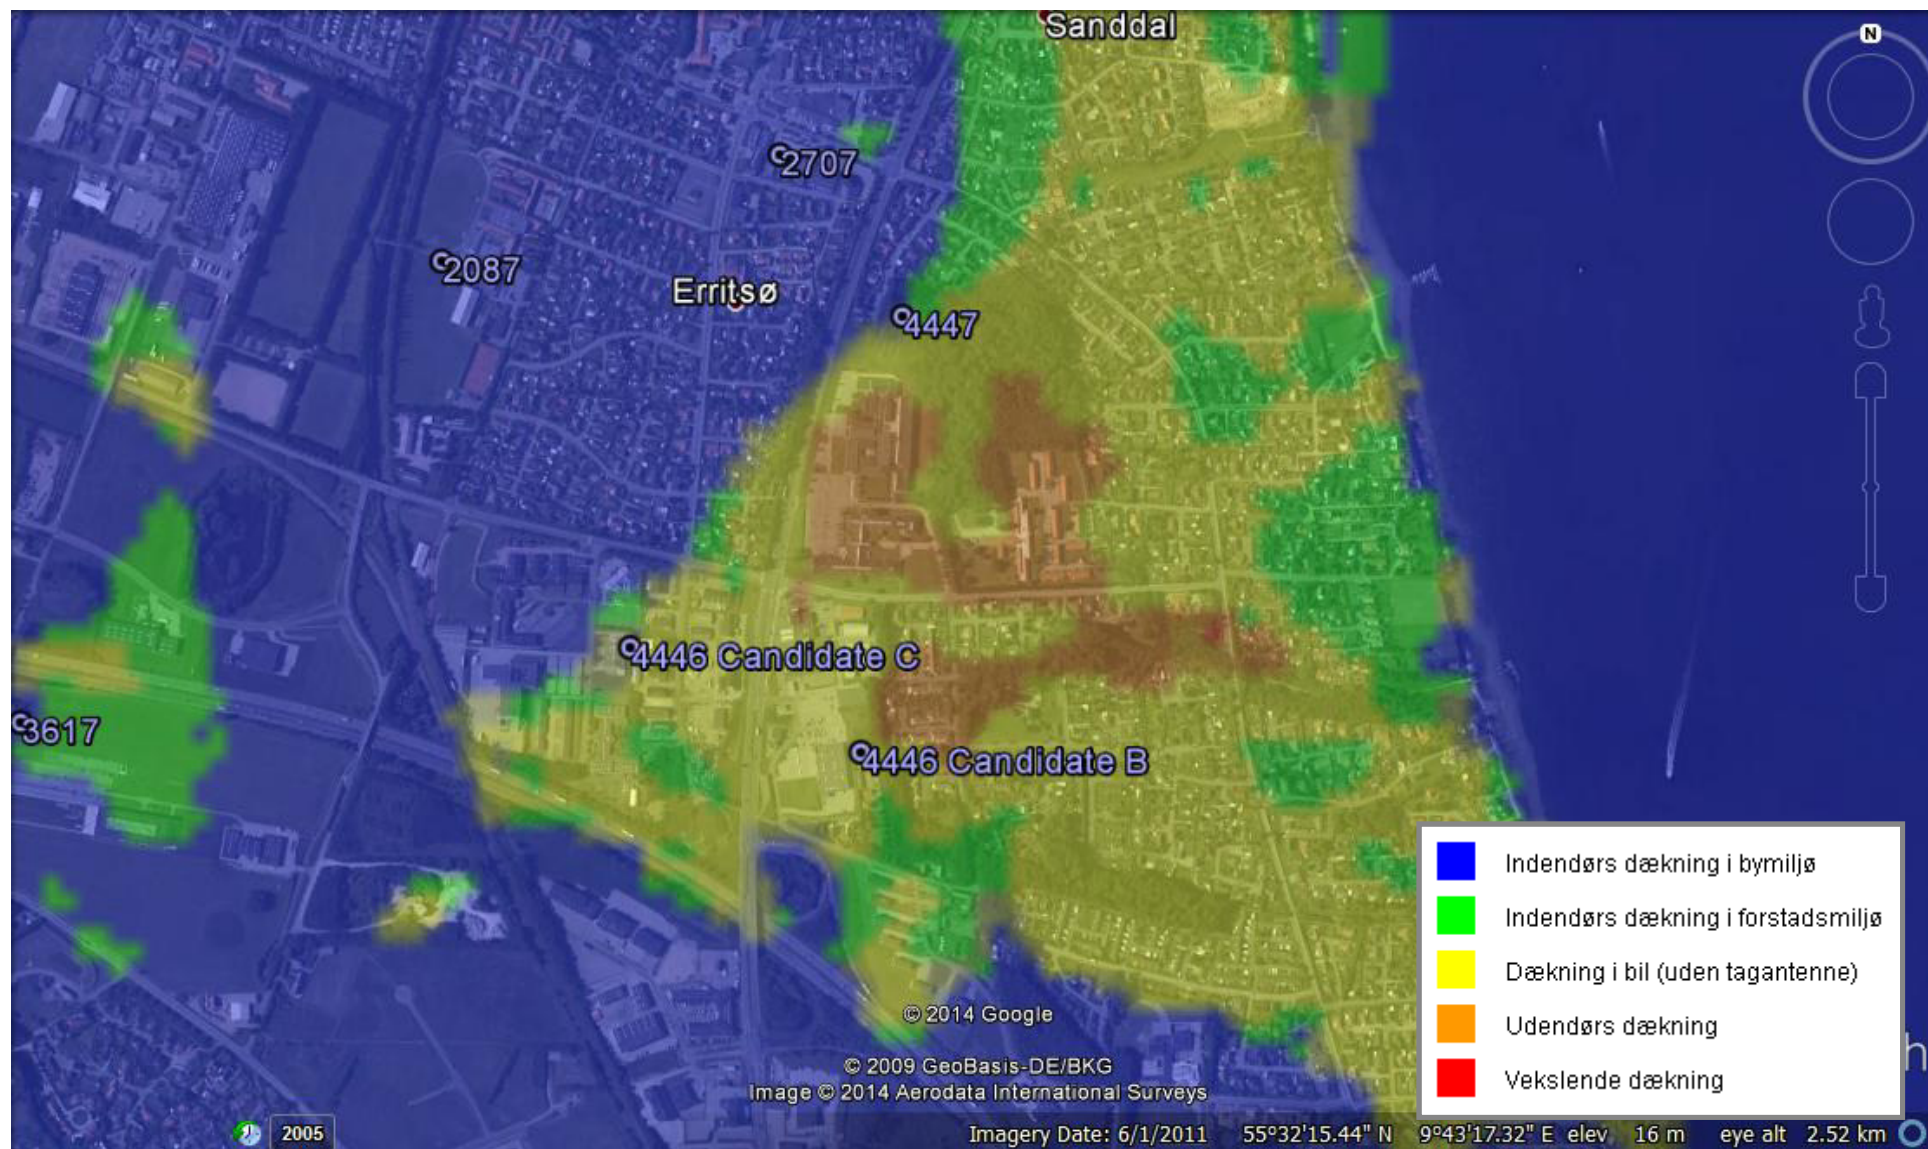

Coverage Presentation

4446 Erritsø Syd

Huawei RNP Team

17-12-2014

www.huawei.com

446 Erritsø Syd

Testing Indoor LTE Coverage by Signal Level and Erritsø Syd OFF-AIR

Existing Indoor LTE Coverage by Signal Level and Erritsø Syd Candidate B ON-AIR

Existing Indoor LTE Coverage by Signal Level and Erritsø Syd Candidate C ON-AIR